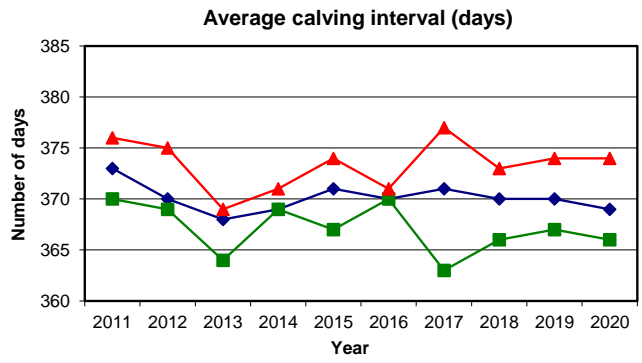

Evolution of provincial averages of monitored herds at PATBQ from 2011 to 2020 (International System of Units)

◆ Provincial average ■ First quarter average ▲ Last quarter average

Enterprises were classified (i.e. first / last quarter) based on their TEI.
Variables were analysed independently of each other.