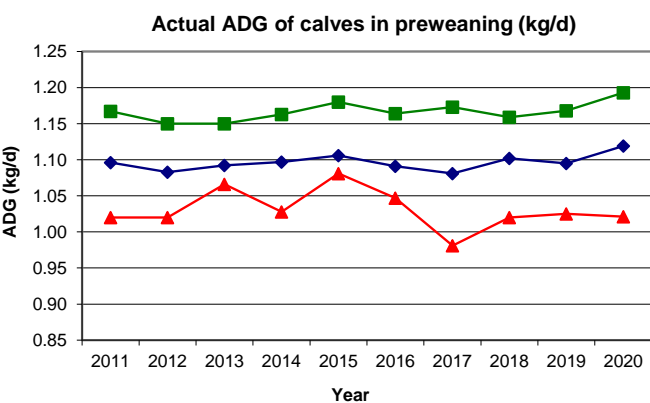

Evolution of provincial averages of monitored herds at PATBQ from 2011 to 2020 (International System of Units)

◆ Provincial average ■ First quarter average ▲ Last quarter average

Enterprises were classified (i.e. first / last quarter) based on their TEI.
Variables were analysed independently of each other.