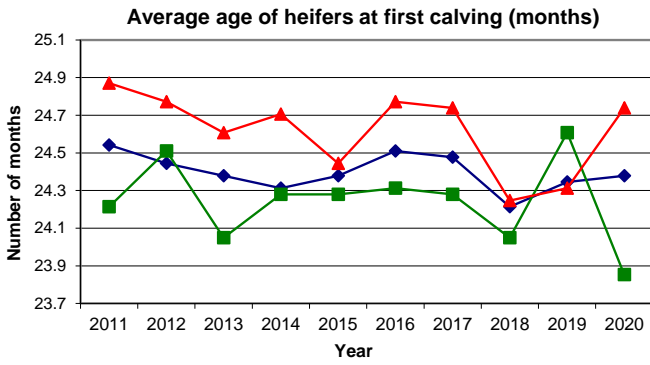

Evolution of provincial averages of monitored herds at PATBQ from 2011 to 2020 (International System of Units)

◆ Provincial average ■ First quarter average ▲ Last quarter average

Enterprises were classified (i.e. first / last quarter) based on their TEI.
Variables were analysed independently of each other.