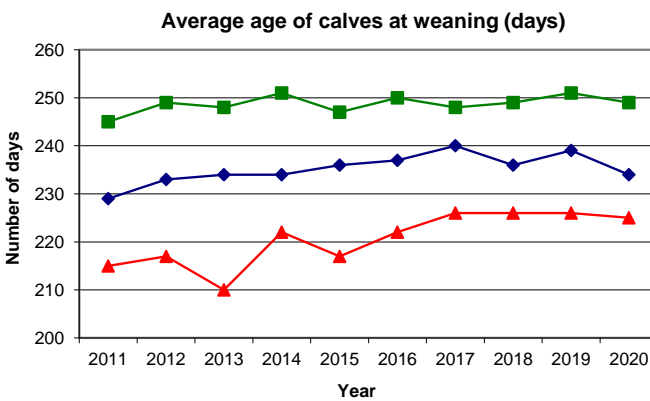

Evolution of provincial averages of monitored herds at PATBQ from 2011 to 2020 (International System of Units)

◆ Provincial average ■ First quarter average ▲ Last quarter average

Enterprises were classified (i.e. first / last quarter) based on their TEI.
Variables were analysed independently of each other.