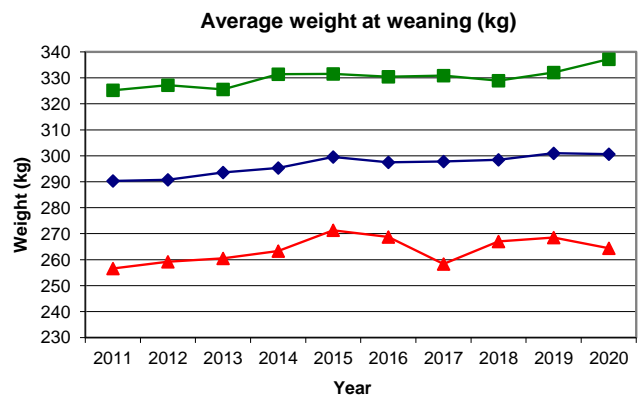

Evolution of provincial averages of monitored herds at PATBQ from 2011 to 2020 (International System of Units)

◆ Provincial average ■ First quarter average ▲ Last quarter average

Enterprises were classified (i.e. first / last quarter) based on their TEI.
Variables were analysed independently of each other.