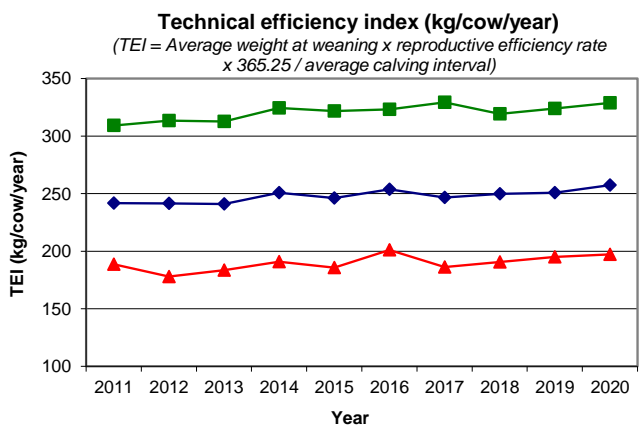

Evolution of provincial averages of monitored herds at PATBQ from 2011 to 2020 (International System of Units)

◆ Provincial average ■ First quarter average ▲ Last quarter average

Enterprises were classified (i.e. first / last quarter) based on their TEI.
Variables were analysed independently of each other.