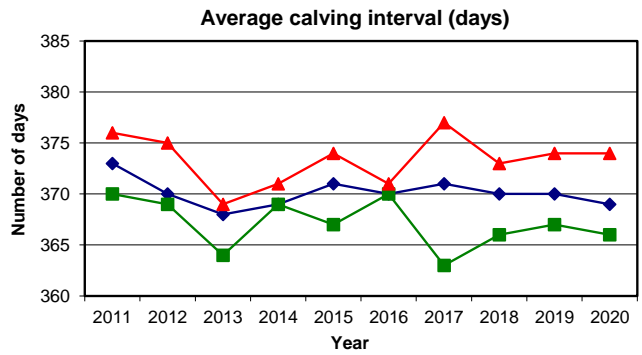

Evolution of provincial averages of monitored herds at PATBQ from 2011 to 2020 (Imperial system)

◆ Provincial average
■ First quarter average
▲ Last quarter average

Enterprises were classified (i.e. first / last quarter) based on their TEI.
Variables were analysed independently of each other.