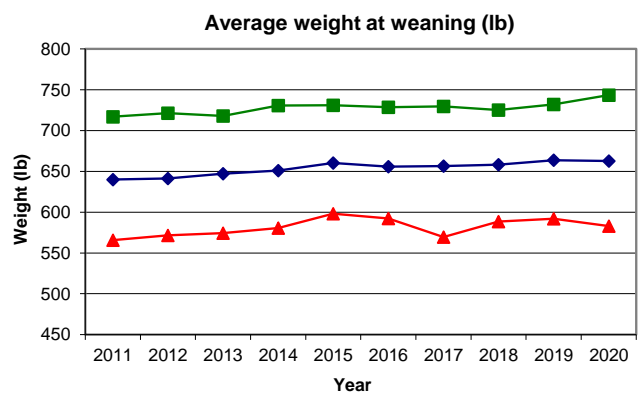

Evolution of provincial averages of monitored herds at PATBQ from 2011 to 2020 (Imperial system)

◆ Provincial average
■ First quarter average
▲ Last quarter average

Enterprises were classified (i.e. first / last quarter) based on their TEI.
Variables were analysed independently of each other.