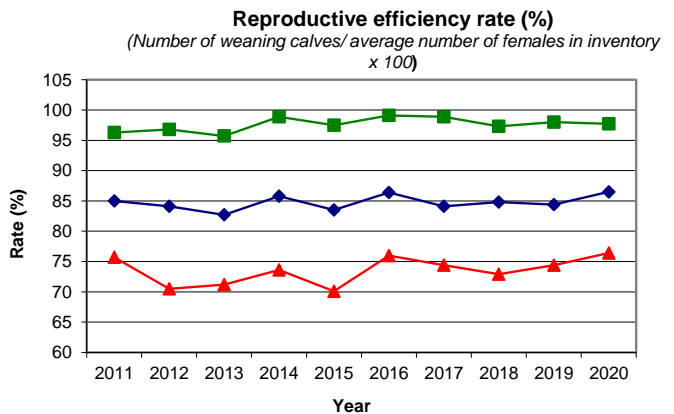

Evolution of provincial averages of monitored herds at PATBQ from 2011 to 2020 (Imperial system)

◆ Provincial average
■ First quarter average
▲ Last quarter average

Enterprises were classified (i.e. first / last quarter) based on their TEI.
Variables were analysed independently of each other.