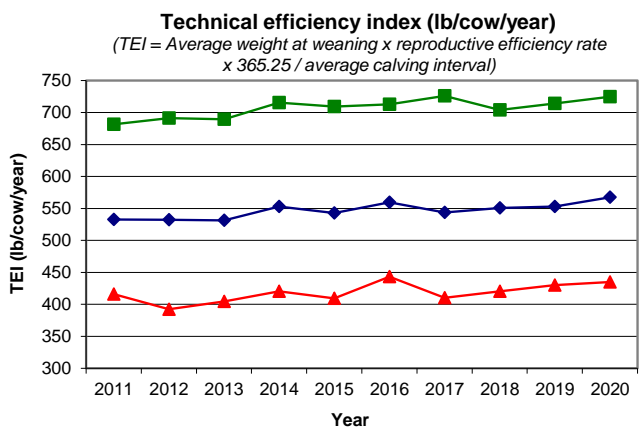

Evolution of provincial averages of monitored herds at PATBQ from 2011 to 2020 (Imperial system)

◆ Provincial average
■ First quarter average
▲ Last quarter average

Enterprises were classified (i.e. first / last quarter) based on their TEI.
Variables were analysed independently of each other.