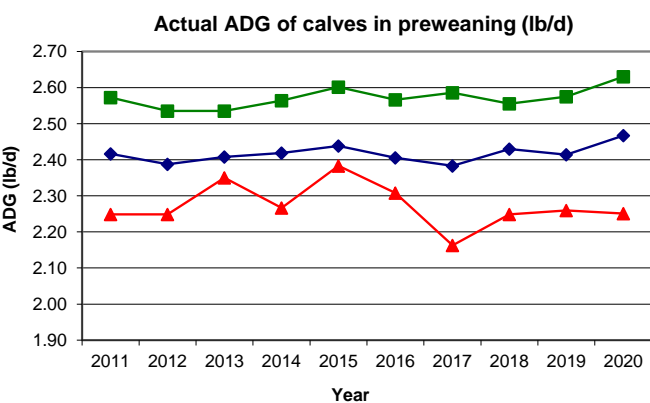

Evolution of provincial averages of monitored herds at PATBQ from 2011 to 2020 (Imperial system)

◆ Provincial average
■ First quarter average
▲ Last quarter average

Enterprises were classified (i.e. first / last quarter) based on their TEI.
Variables were analysed independently of each other.