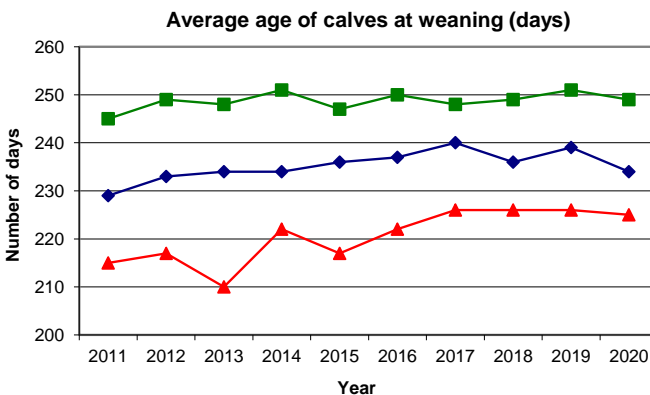

Evolution of provincial averages of monitored herds at PATBQ from 2011 to 2020 (Imperial system)

◆ Provincial average
■ First quarter average
▲ Last quarter average

Enterprises were classified (i.e. first / last quarter) based on their TEI.
Variables were analysed independently of each other.