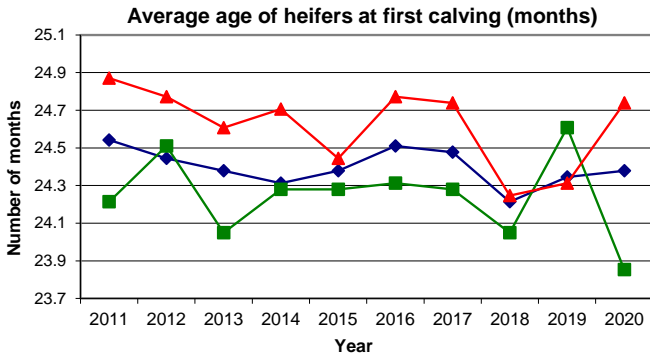

Evolution of provincial averages of monitored herds at PATBQ from 2011 to 2020 (Imperial system)

◆ Provincial average
■ First quarter average
▲ Last quarter average

Enterprises were classified (i.e. first / last quarter) based on their TEI.
Variables were analysed independently of each other.